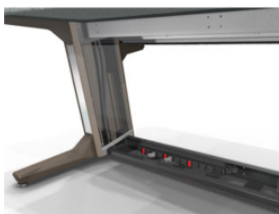

Cable Management – A valuable feature of any heavy duty console is the ability to conceal unsightly cables and wires. The StrategyAir™ Sit Stand has masterfully incorporated an ingenious system for cable management. Utilizing the slatwall, monitor well, and frame, the StrategyAir™ Sit Stand offers ample storage and channels to run cables from your accessories to the power source

HARP

VISUAL COMMUNICATION SOLUTIONS

Harp Visual Communications Limited
Unit C4 Segensworth Business centre
Segensworth Road
Fareham
Hampshire
PO15 5RQ
Tel. 01329 844005
www.harvisual.co.uk